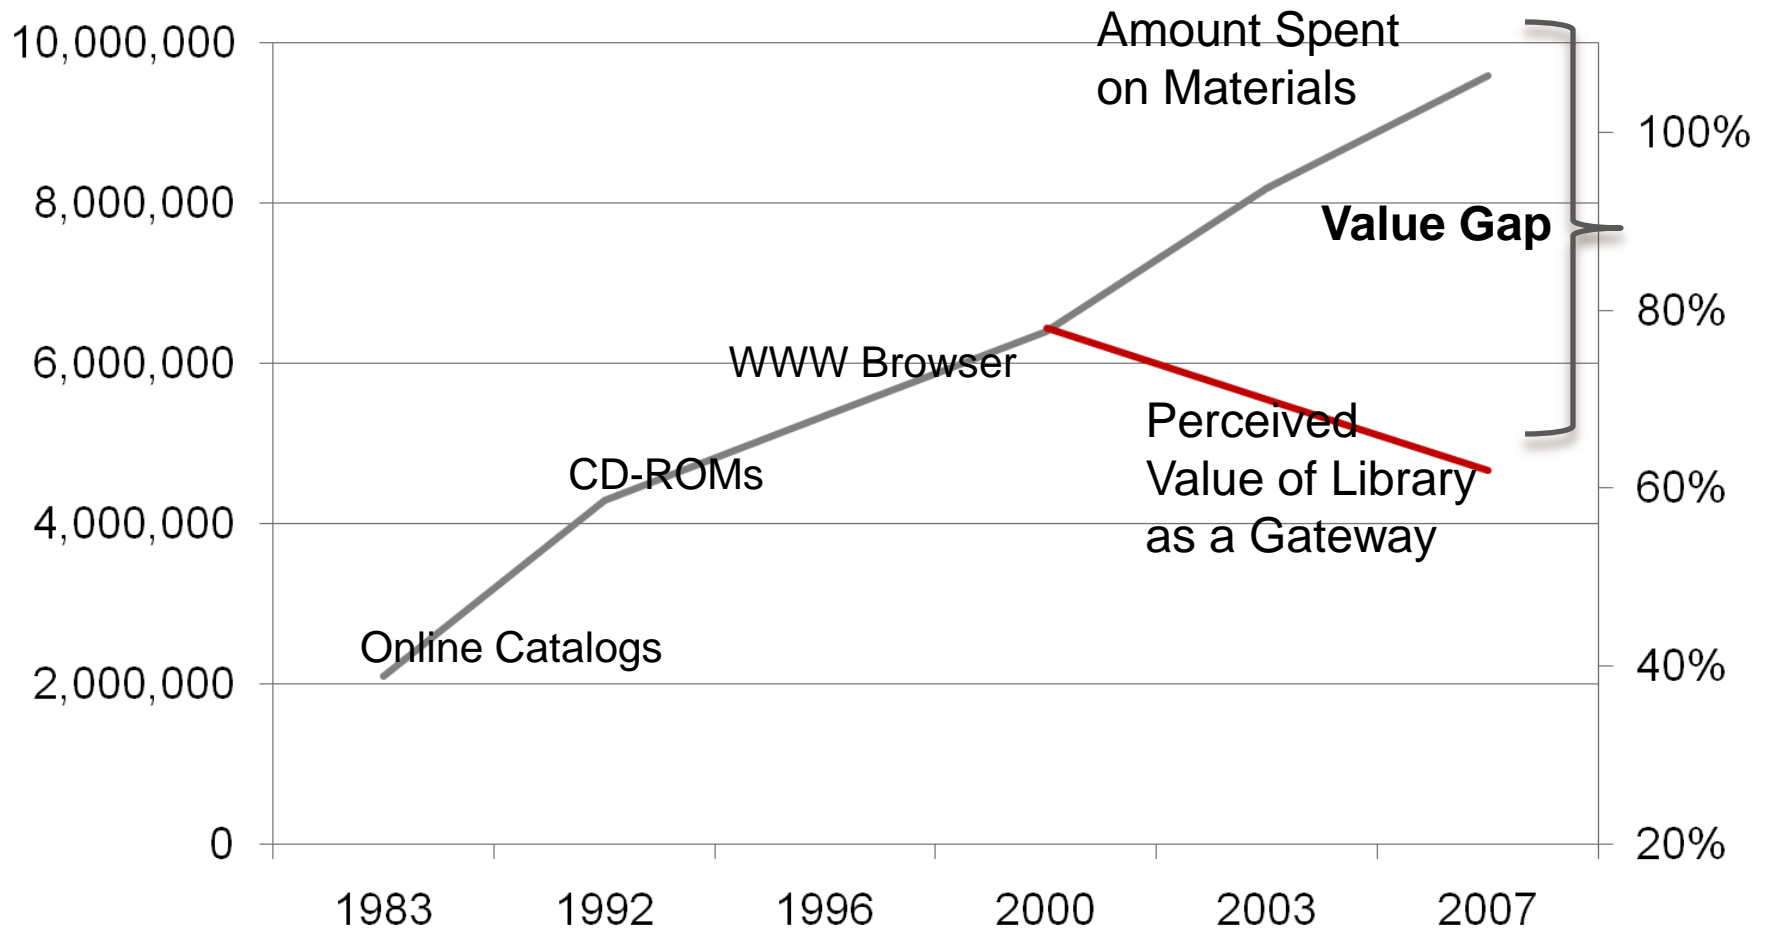

Value Gap Emerges: ARL expenditures vs. perceptions of library value as gateway