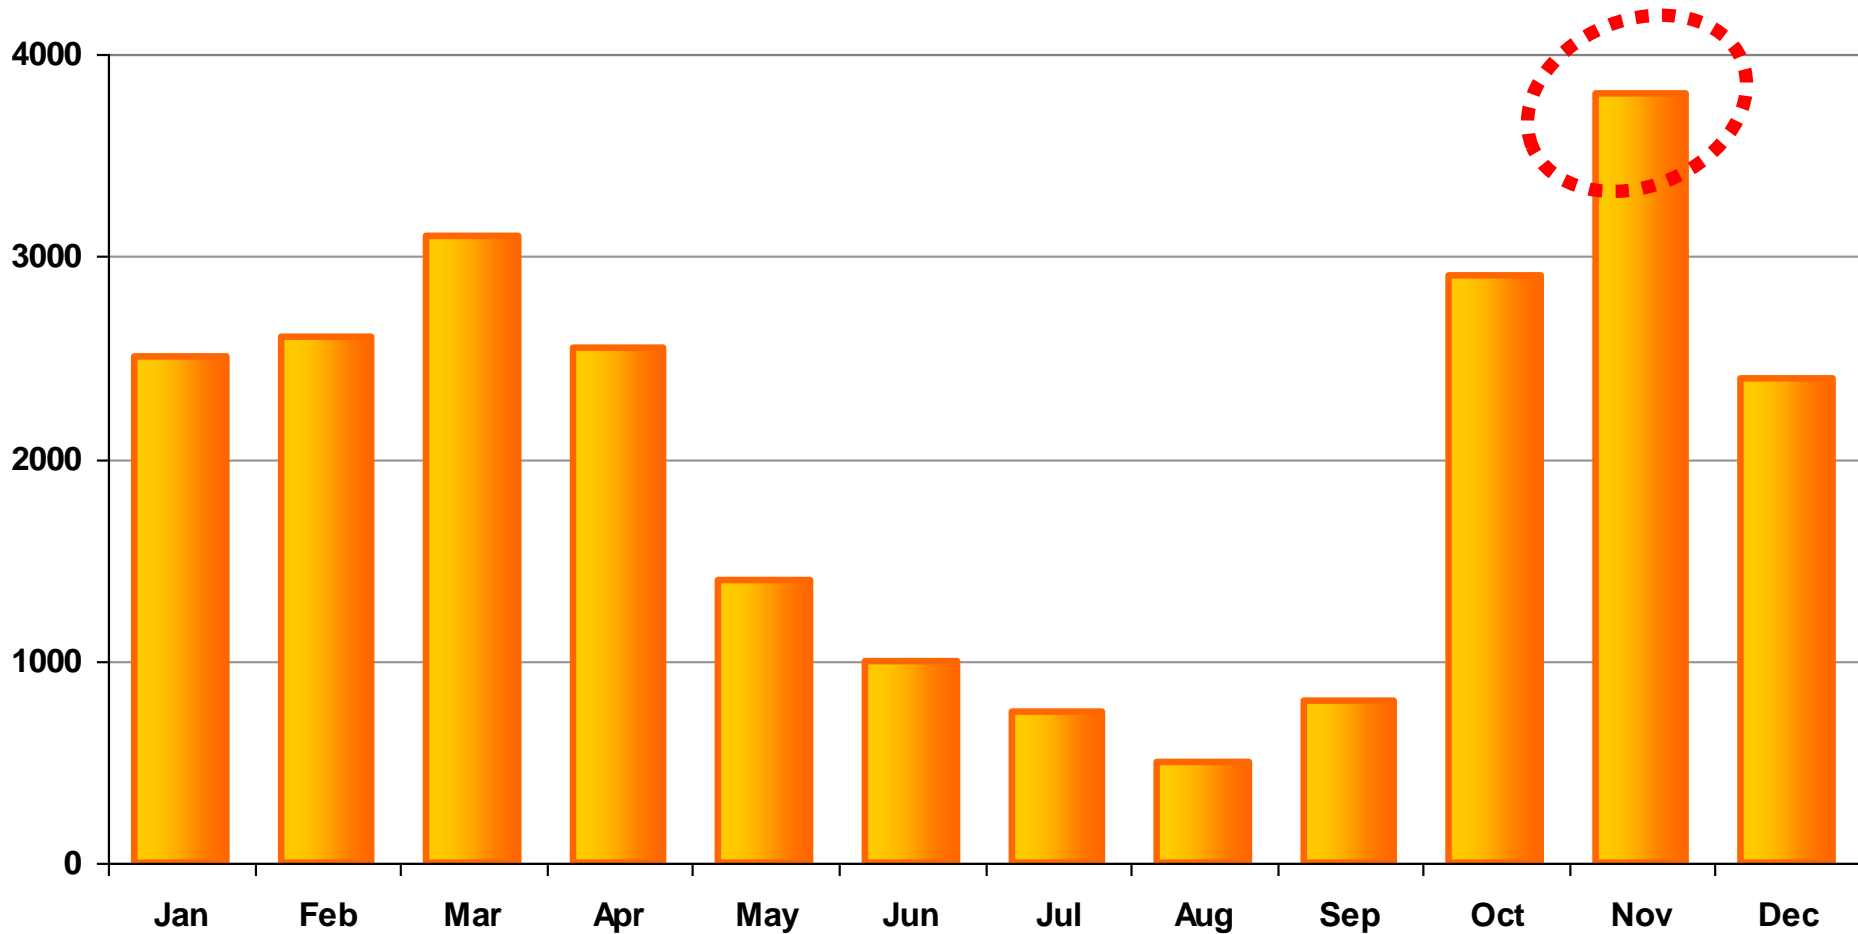

Borrowing profile

average loans per month

Feature usage

“people who borrowed this...”

average number of clicks per month on “people who borrowed this” suggestions

Getting personal!

suggestions for what to borrow next