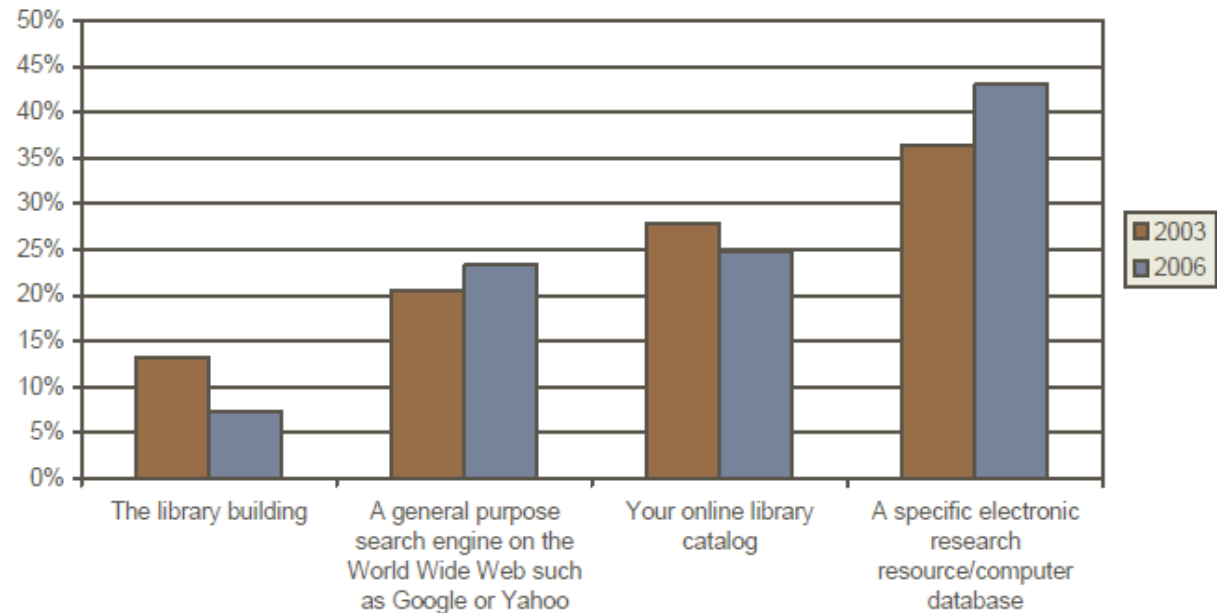

Public Library close
550 x 411 - 53 ko - jpg
tripadvisor.fr

Library of Congress -
728 x 523 - 100 ko - jpg
nikonians.org

UT Computer Science
800 x 600 - 105 ko - jpg
cs.utk.edu

Ithaka Report 2006

Figure 5: Starting point for research identified by faculty, in 2003 and 2006.