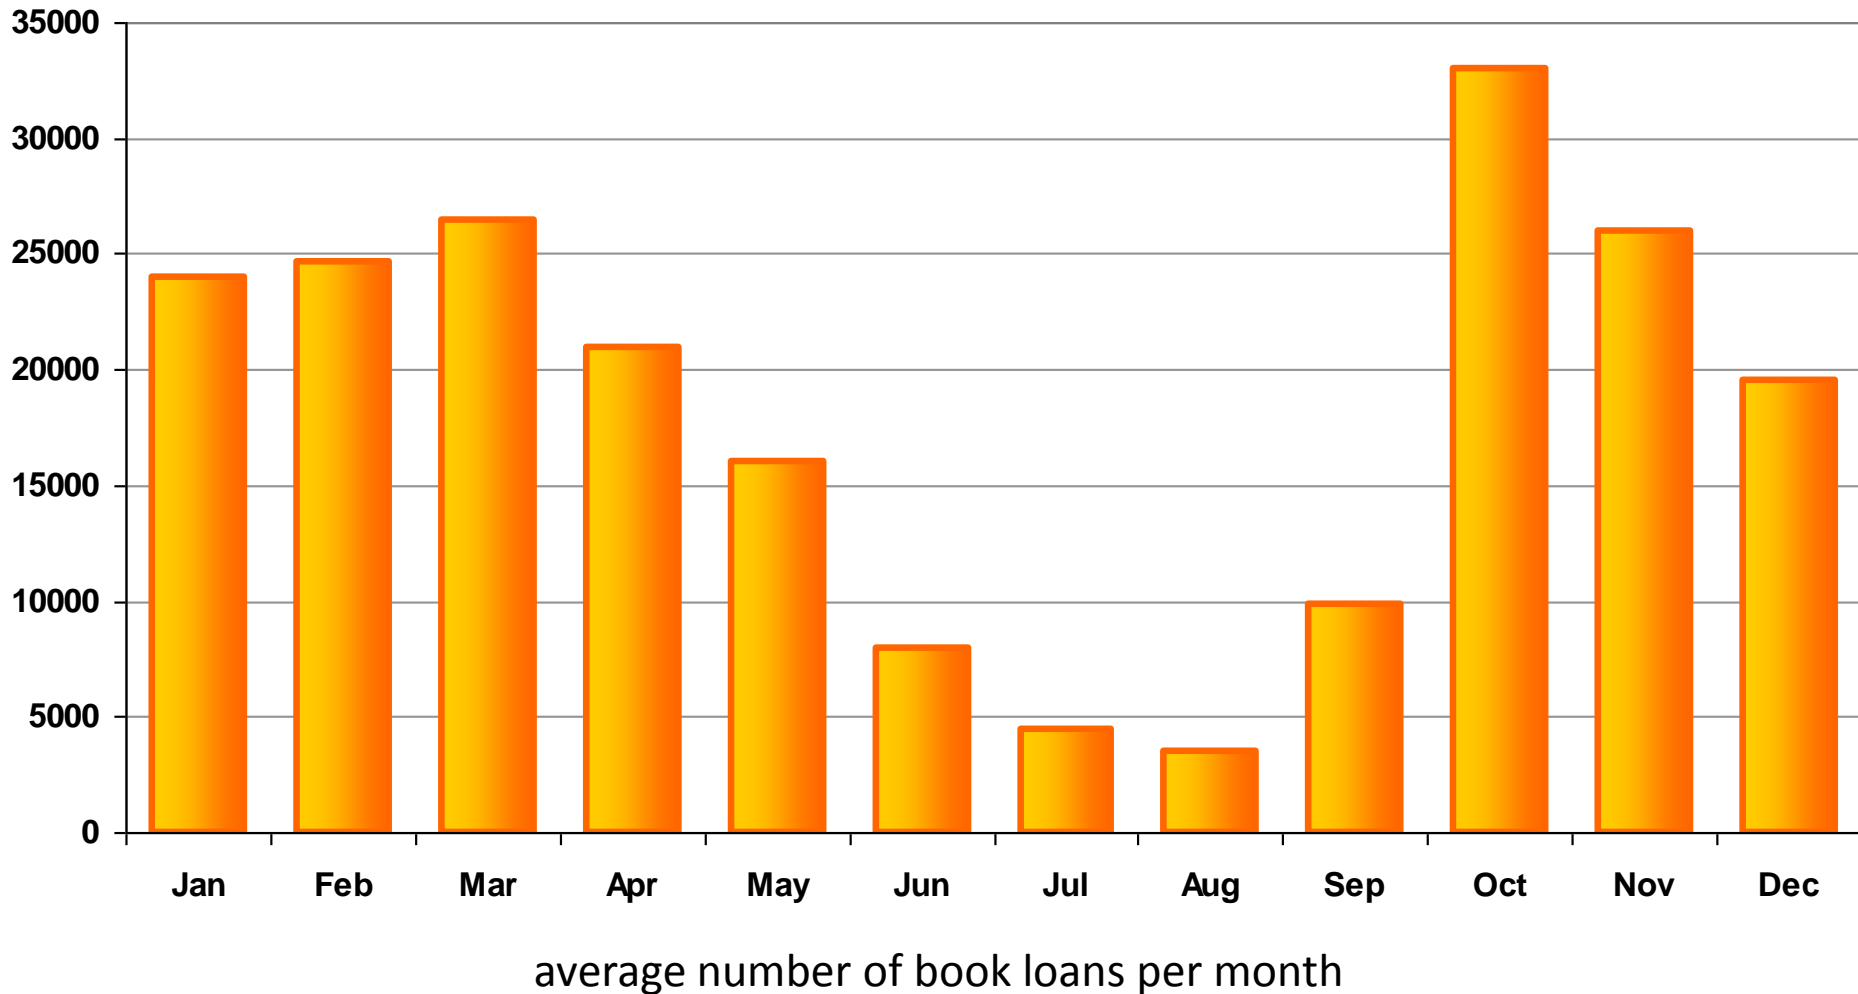

Borrowing profile

average loans per month

Feature usage

“people who borrowed this...”

average number of clicks per month on “people who borrowed this” suggestions

Getting personal!

suggestions for what to borrow next